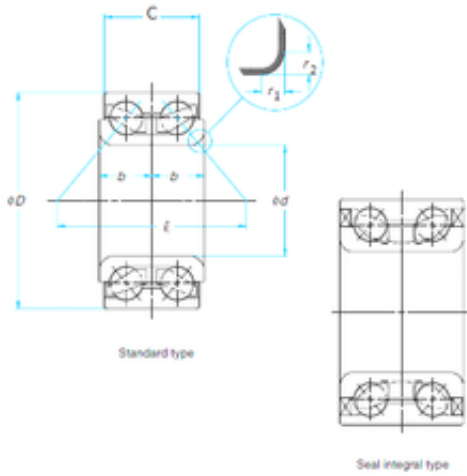

511029 Wheel Bearing Rear Timken 511029 fits 02-06 Honda CR-V

Bearing No. 511029

Size	38x73x40 mm
Bore Diameter	38 mm
Outer Diameter	73 mm
Width	40 mm
d	38 mm
D	73 mm
B	40 mm
C	40 mm

511029 Bearing 2D drawings and 3D CAD models